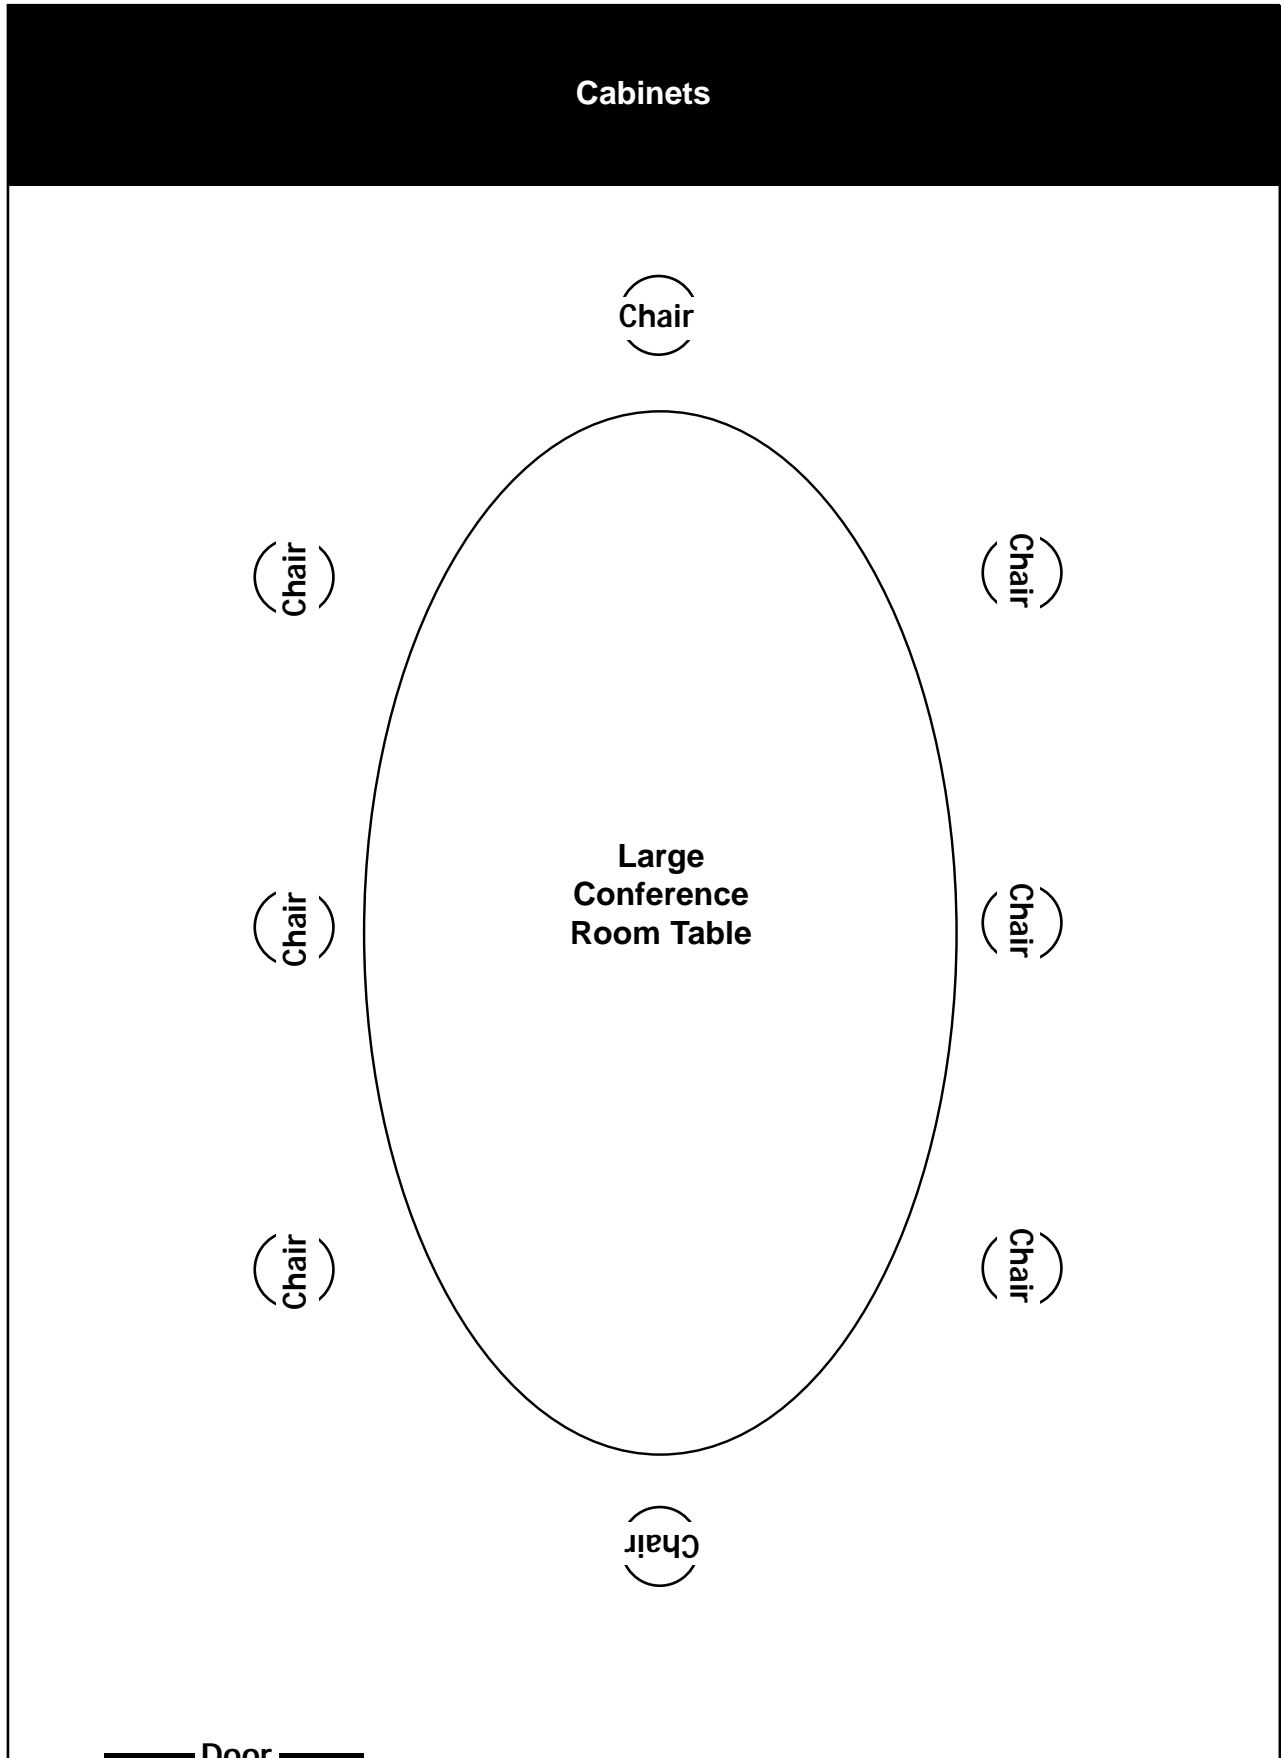

Conference Room C (Bldg. 3660, Suite 1323)

Layout: Racetrack

Max Table Capacity: 8