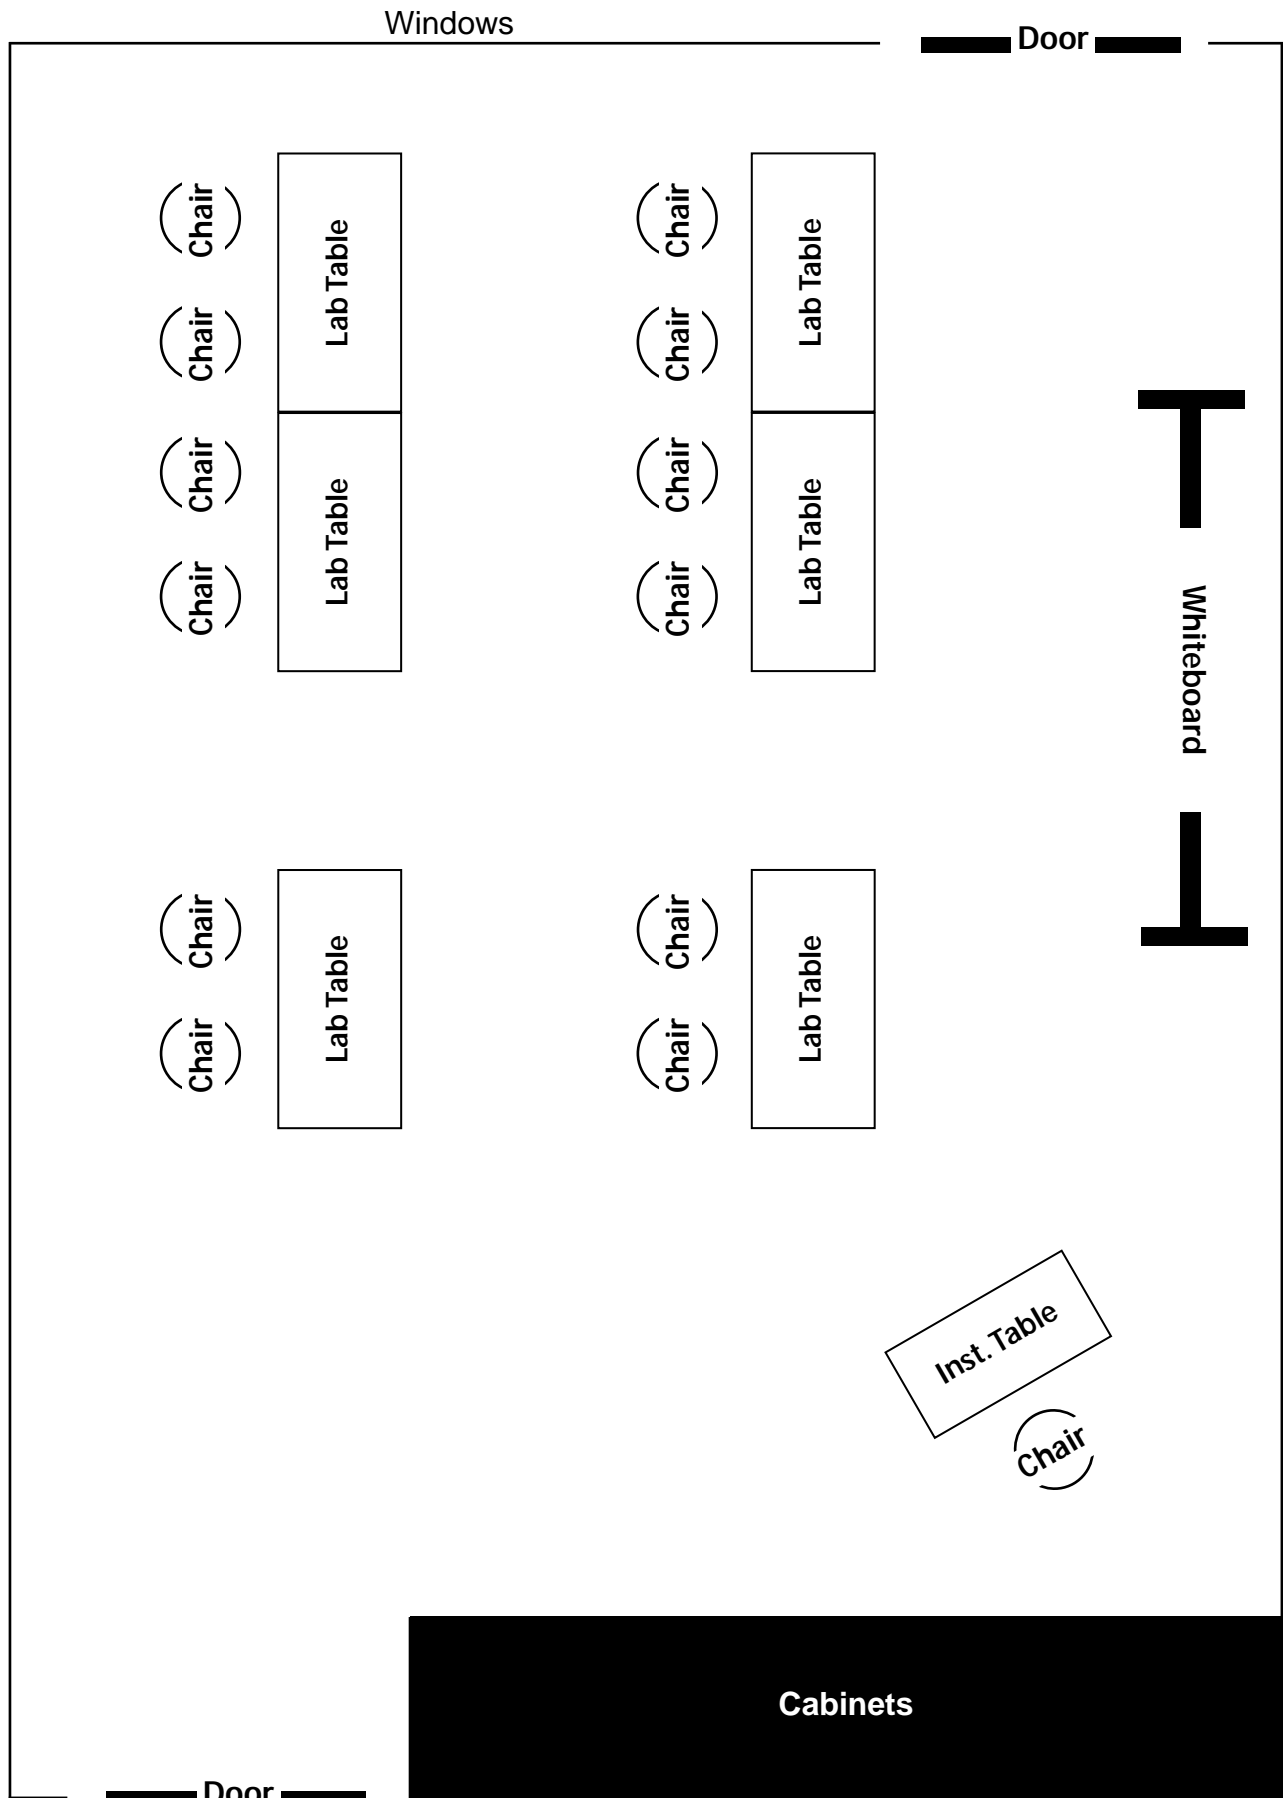

*Conference Room B (Bldg. 3660, Suite 1322)*

*Layout: Classroom 1*

*Max Table Capacity: 12, plus instructor*

*Conference Room B (Bldg. 3660, Suite 1322)*

*Layout: Classroom 2*

*Max Table Capacity: 12, plus instructor*

*Conference Room B (Bldg. 3660, Suite 1322)*

*Layout: Rectangle*

*Max Table Capacity: 10*