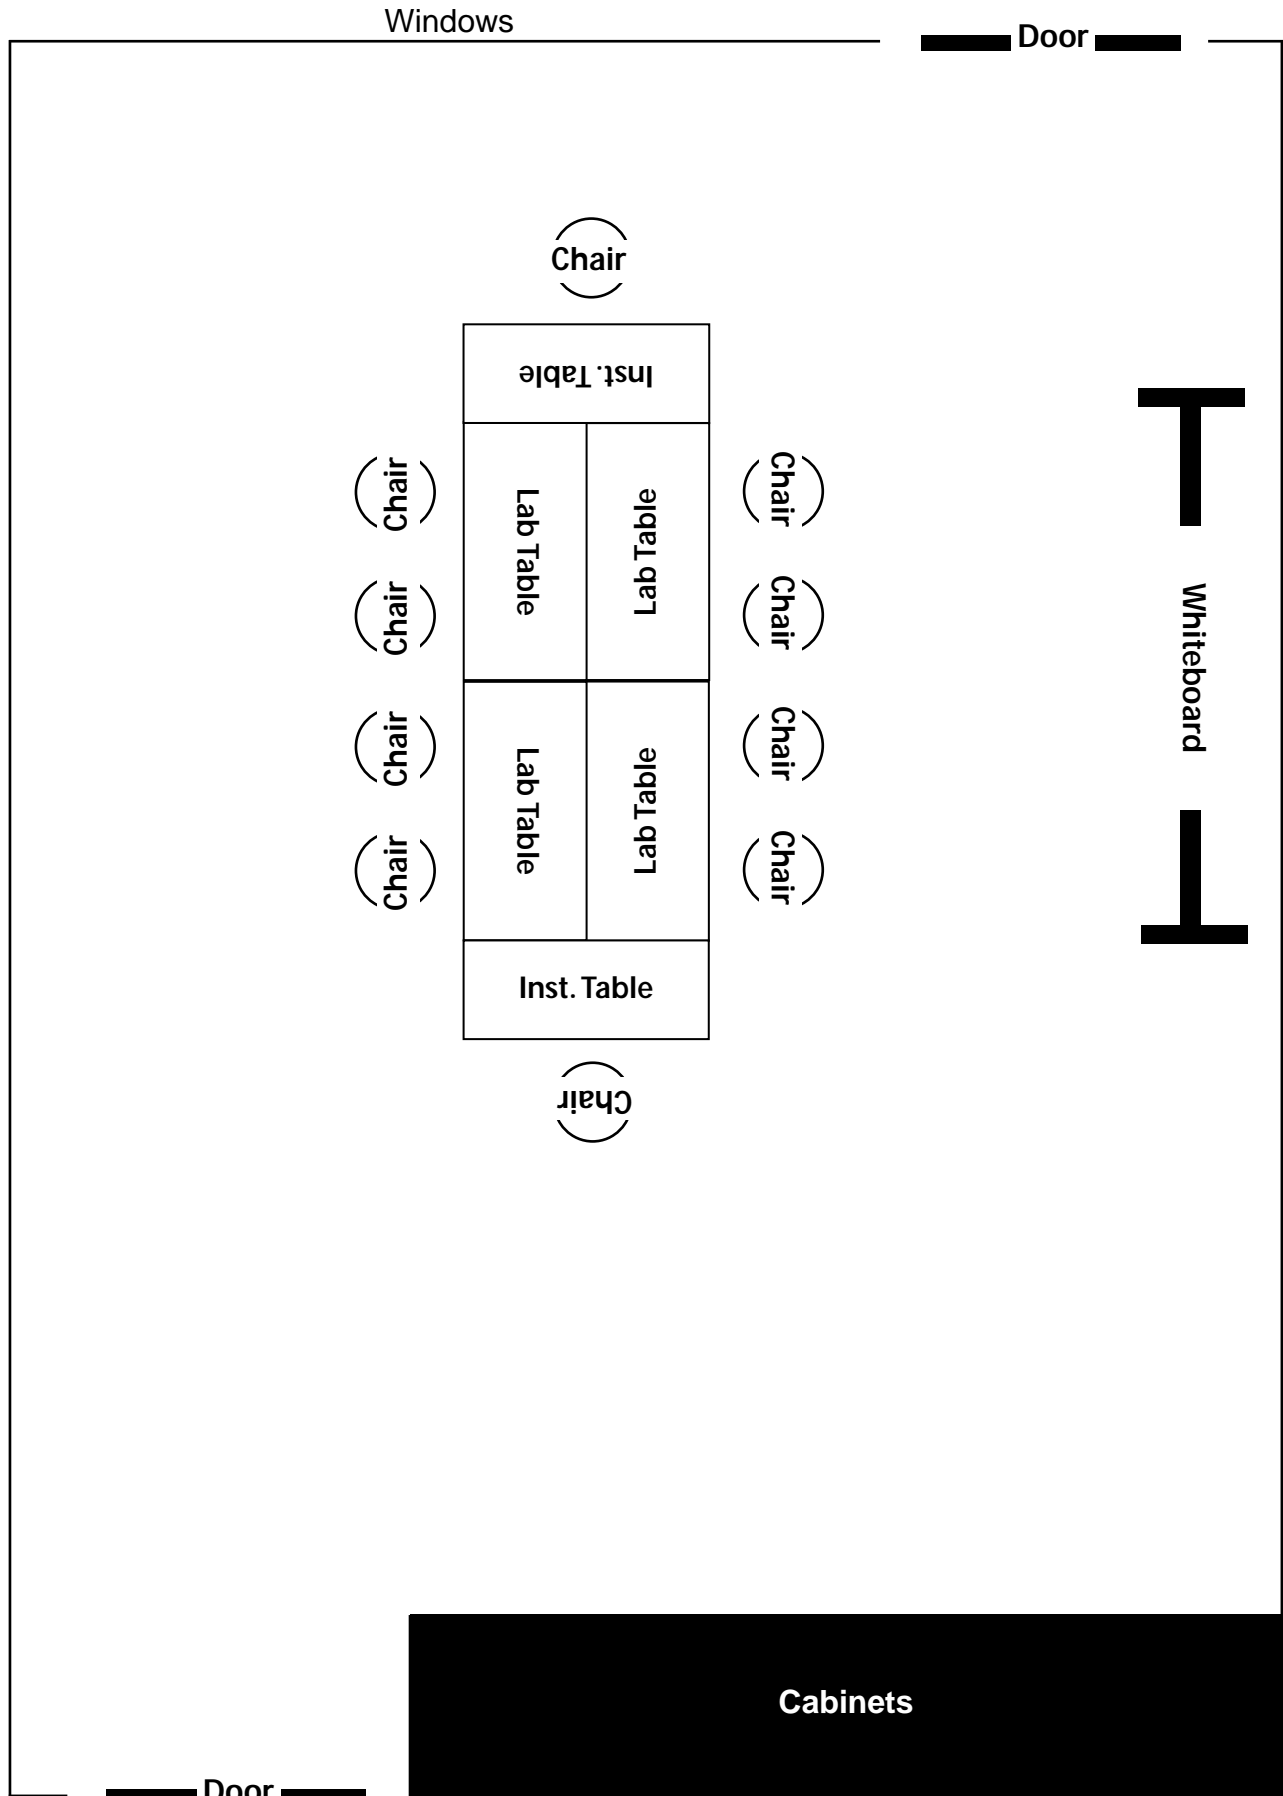

*Conference Room B (Bldg. 3660, Suite 1322)*

*Layout: Classroom 1*

*Max Table Capacity: 12, plus instructor*

*Conference Room B (Bldg. 3660, Suite 1322)*

*Layout: Classroom 2*

*Max Table Capacity: 12, plus instructor*

*Conference Room B (Bldg. 3660, Suite 1322)*

*Layout: Rectangle*

*Max Table Capacity: 10*