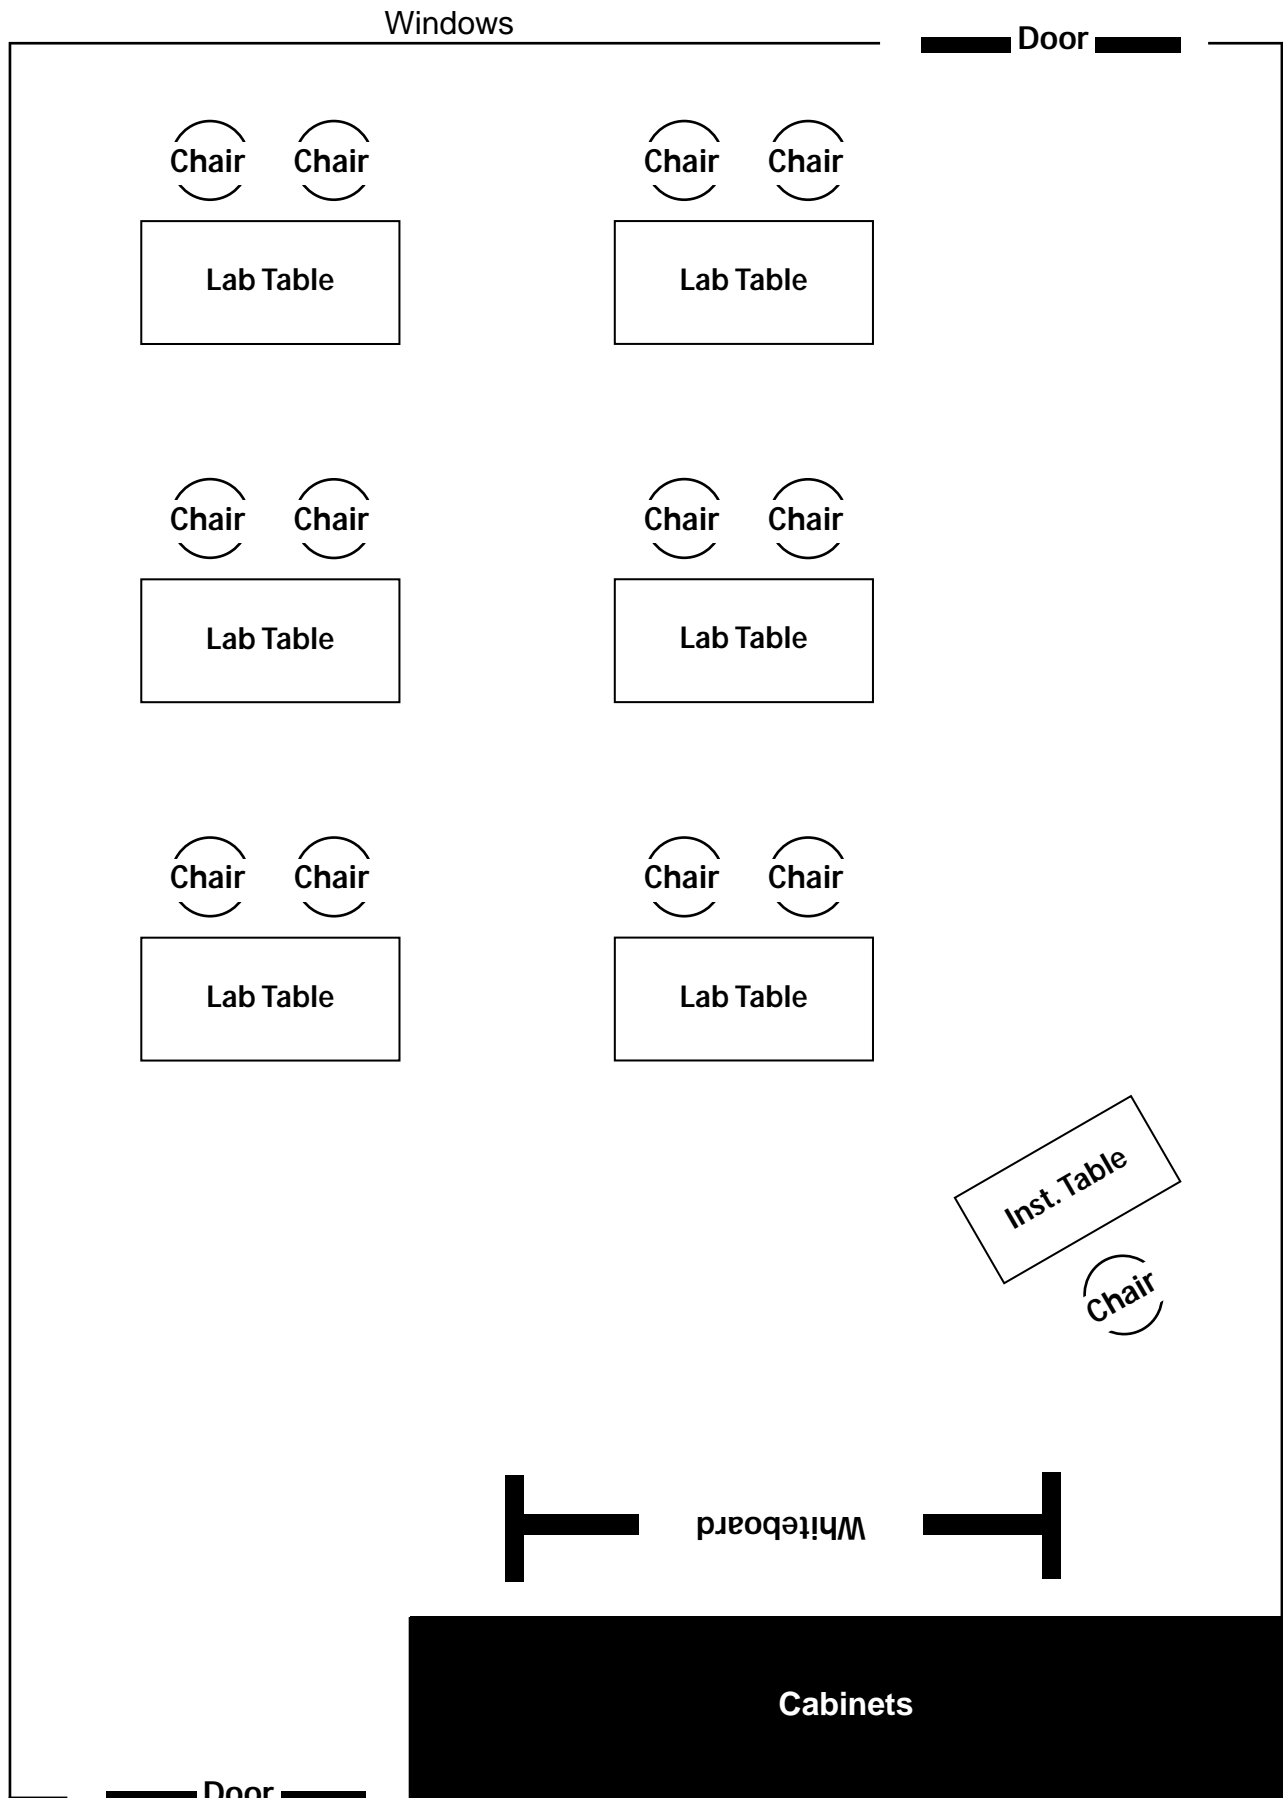

*Conference Room B (Bldg. 3660, Suite 1322)*

*Layout: Classroom 1*

*Max Table Capacity: 12, plus instructor*

*Conference Room B (Bldg. 3660, Suite 1322)*

*Layout: Classroom 2*

*Max Table Capacity: 12, plus instructor*

*Conference Room B (Bldg. 3660, Suite 1322)*

*Layout: Rectangle*

*Max Table Capacity: 10*