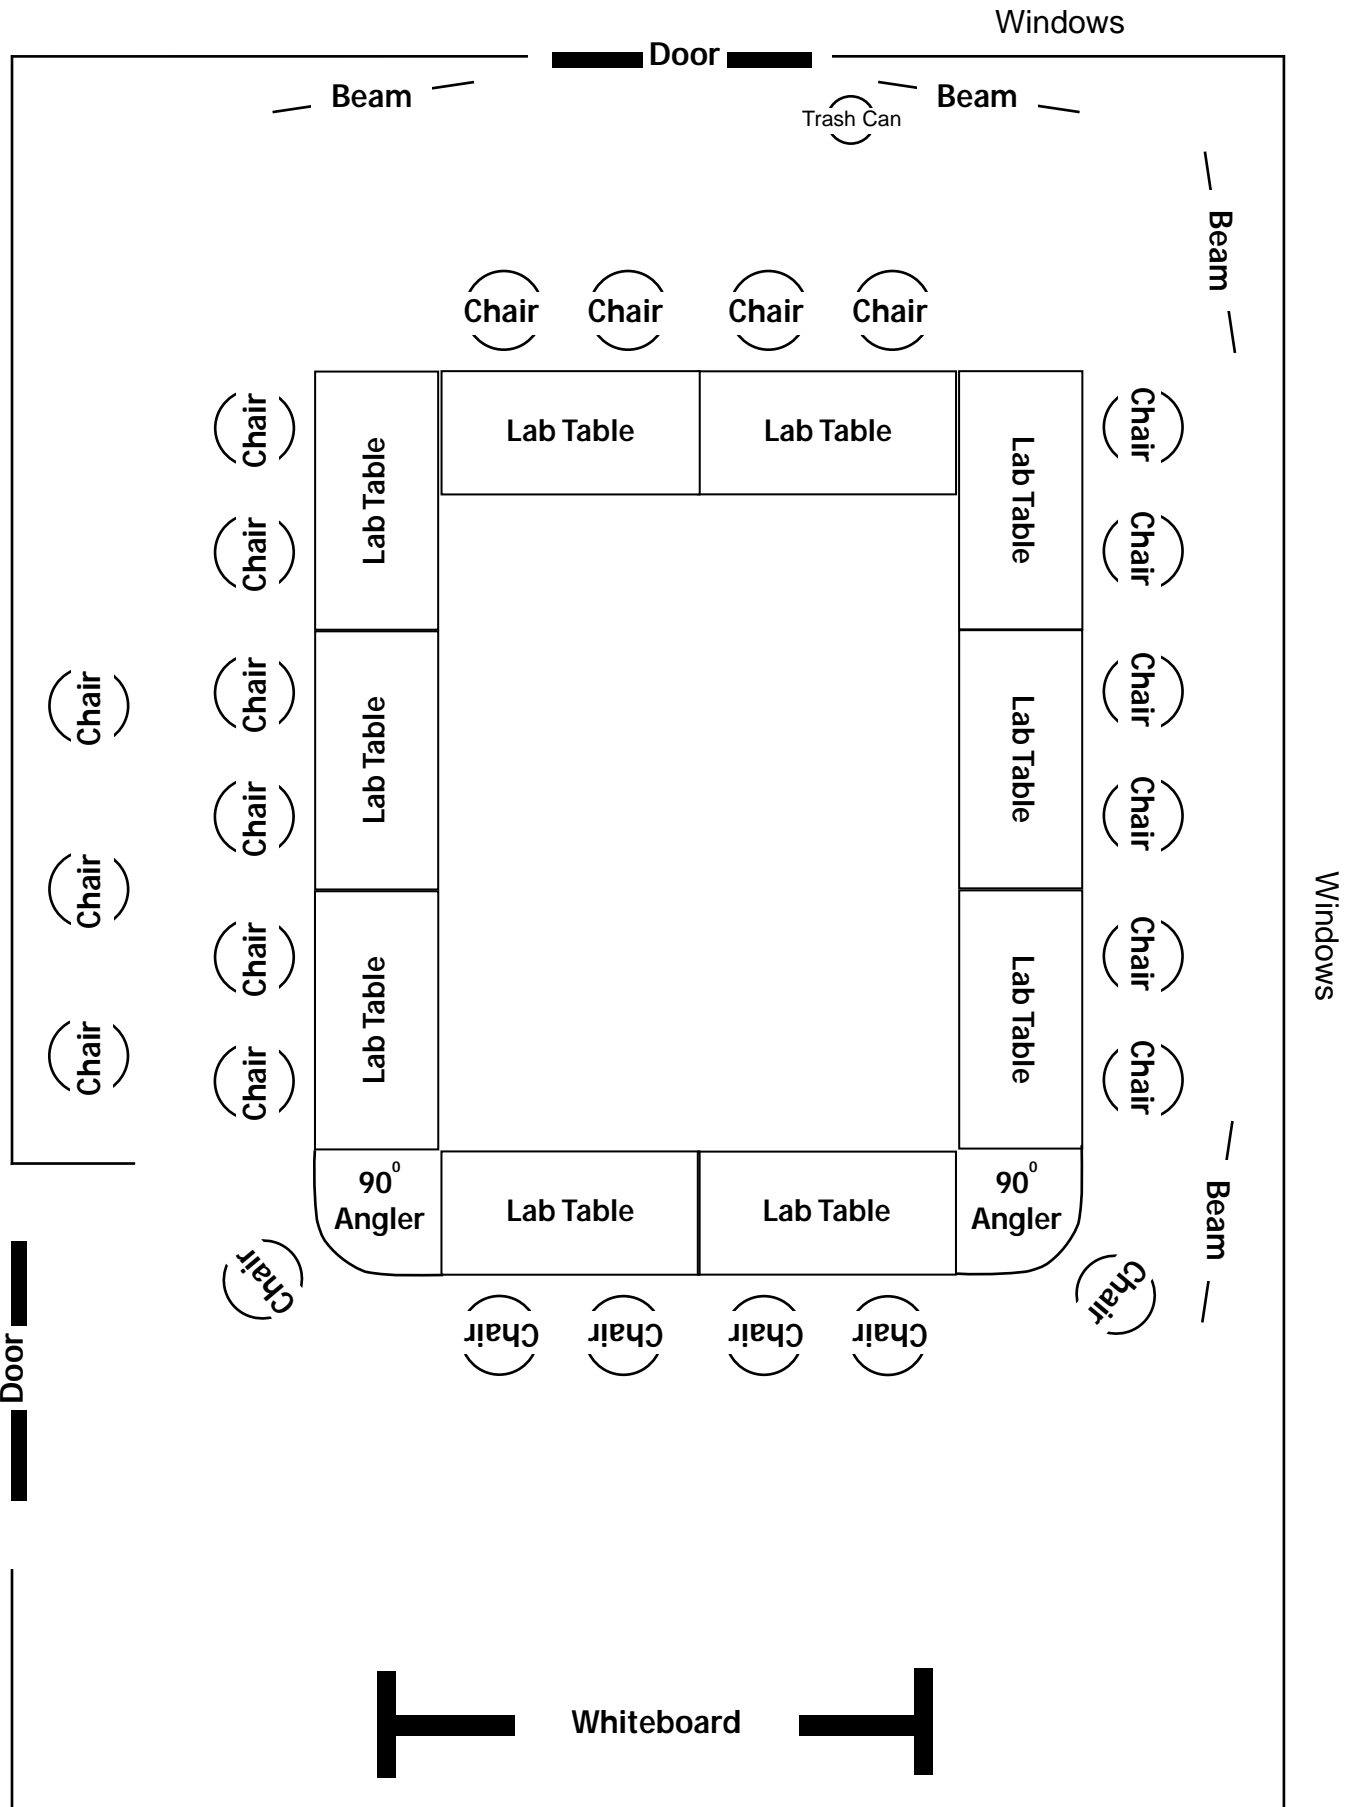

Conference Room A (Bldg. 3660, Suite 1321)

Layout: CLASSROOM

Max Table Capacity: 24, plus instructor

Conference Room A (Bldg. 3660, Suite 1321)

Layout: SQUARE

Max Table Capacity: 20

Conference Room A (Bldg. 3660, Suite 1321)

Layout: SQUARE/ROUNDED CORNERS

Max Table Capacity: 22

Conference Room A (Bldg. 3660, Suite 1321)

Layout: HORSESHOE

Max Table Capacity: 18