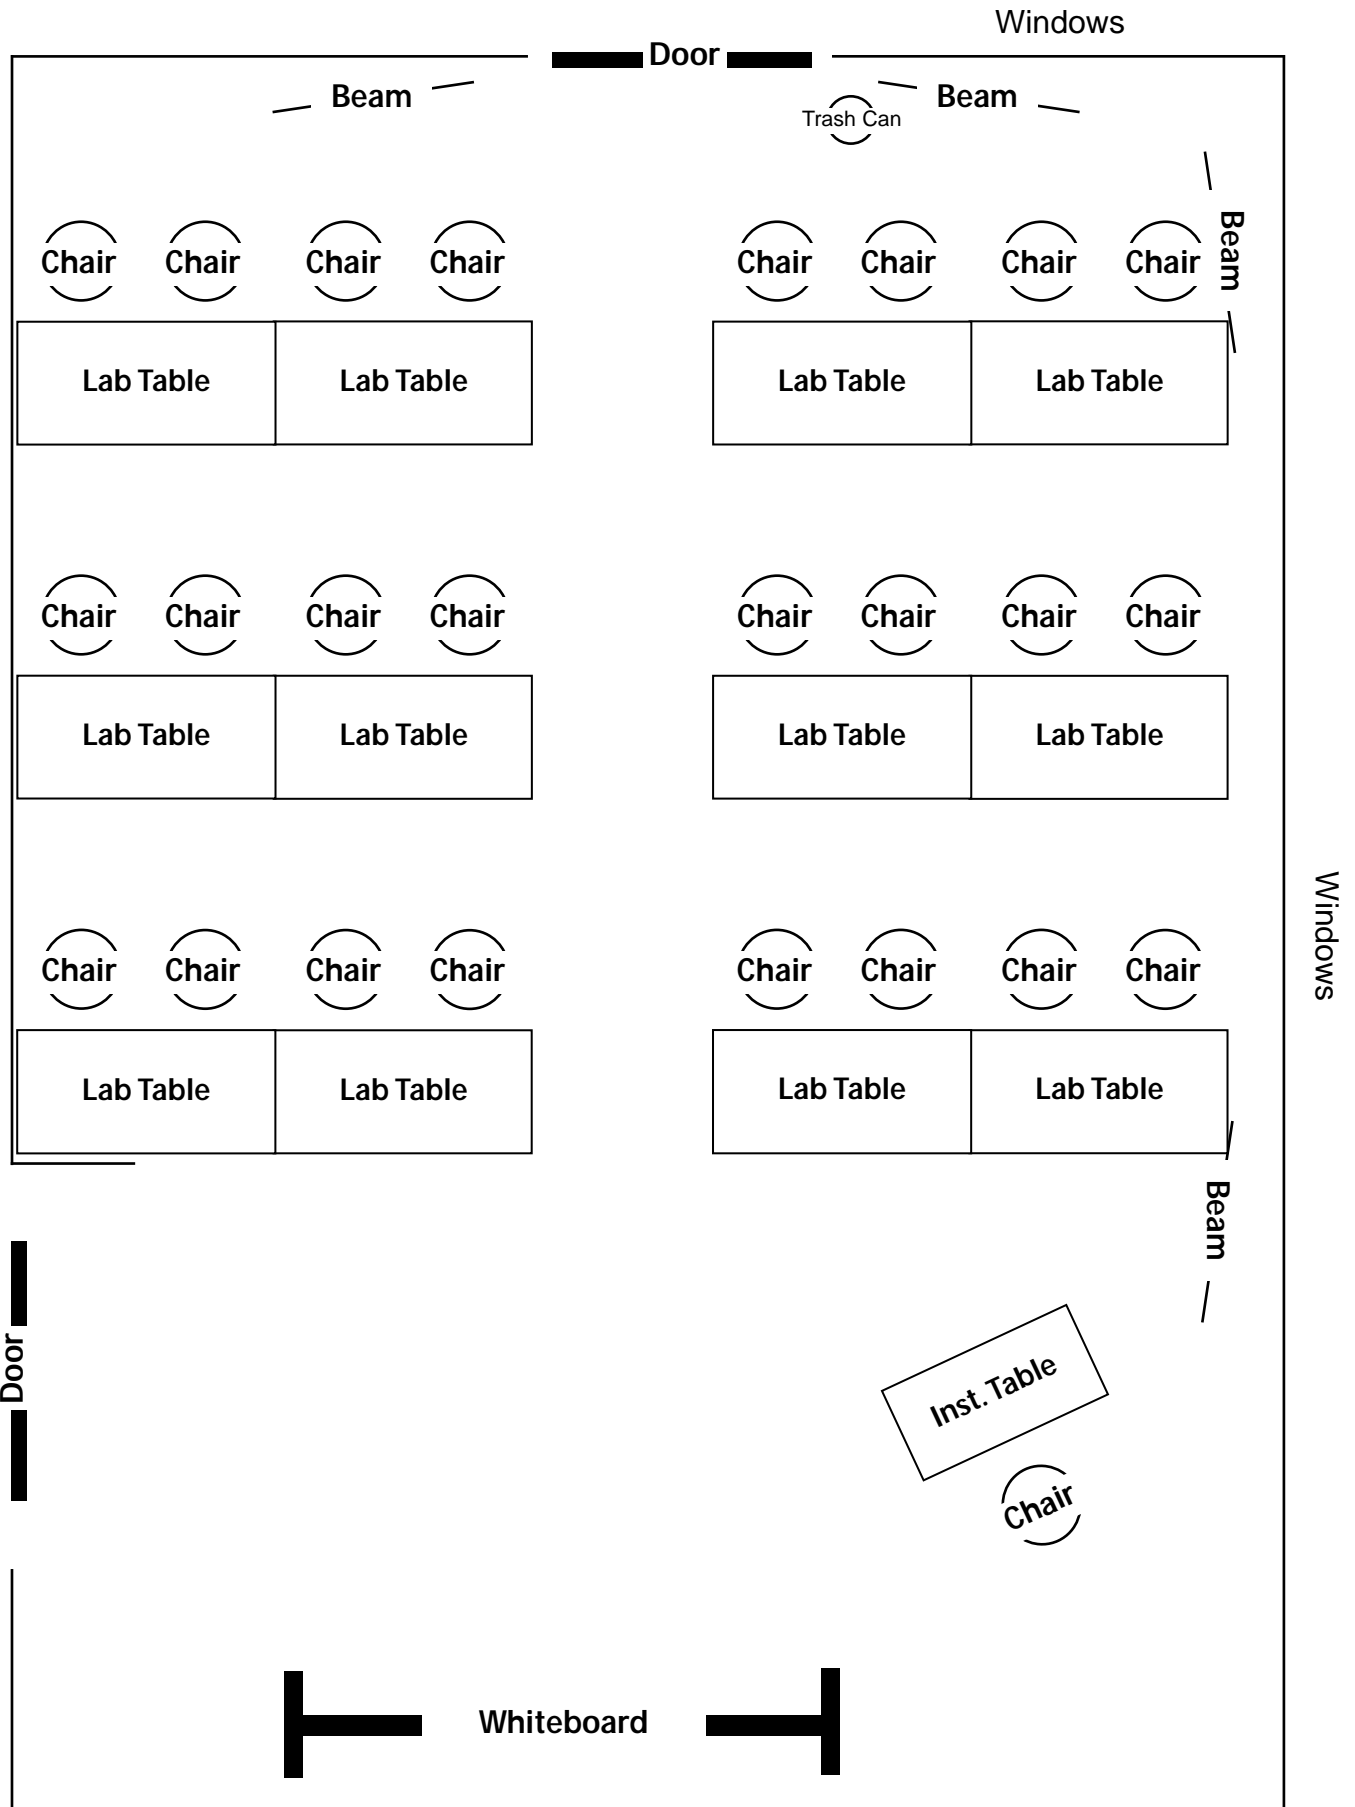

Conference Room A (Bldg. 3660, Suite 1321)

Layout: CLASSROOM

Max Table Capacity: 24, plus instructor

Conference Room A (Bldg. 3660, Suite 1321)

Layout: SQUARE

Max Table Capacity: 20

Conference Room A (Bldg. 3660, Suite 1321)

Layout: SQUARE/ROUNDED CORNERS

Max Table Capacity: 22

Conference Room A (Bldg. 3660, Suite 1321)

Layout: HORSESHOE

Max Table Capacity: 18