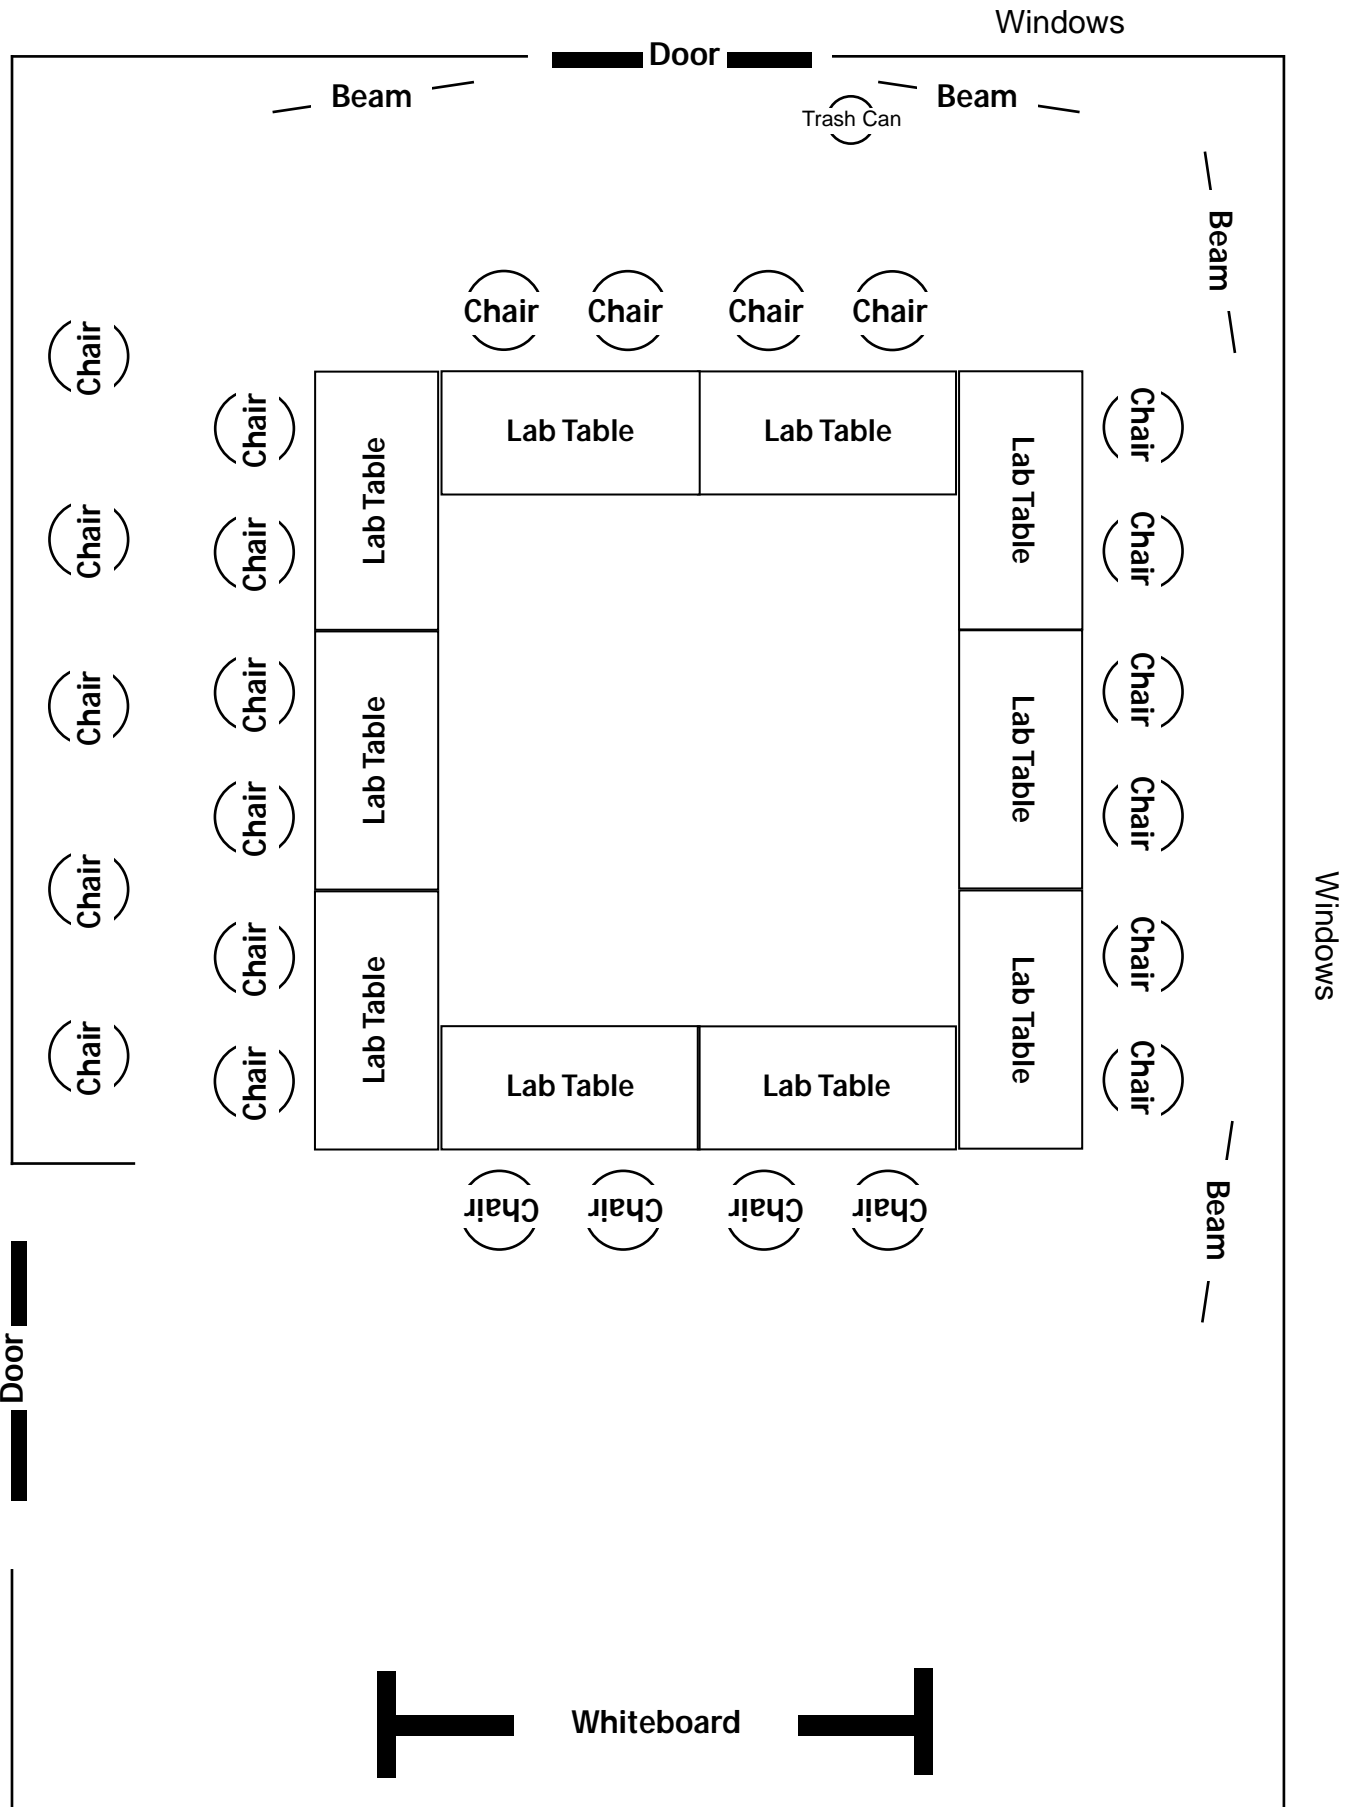

Conference Room A (Bldg. 3660, Suite 1321)

Layout: CLASSROOM

Max Table Capacity: 24, plus instructor

Conference Room A (Bldg. 3660, Suite 1321)

Layout: SQUARE

Max Table Capacity: 20

Conference Room A (Bldg. 3660, Suite 1321)

Layout: SQUARE/ROUNDED CORNERS

Max Table Capacity: 22

Conference Room A (Bldg. 3660, Suite 1321)

Layout: HORSESHOE

Max Table Capacity: 18