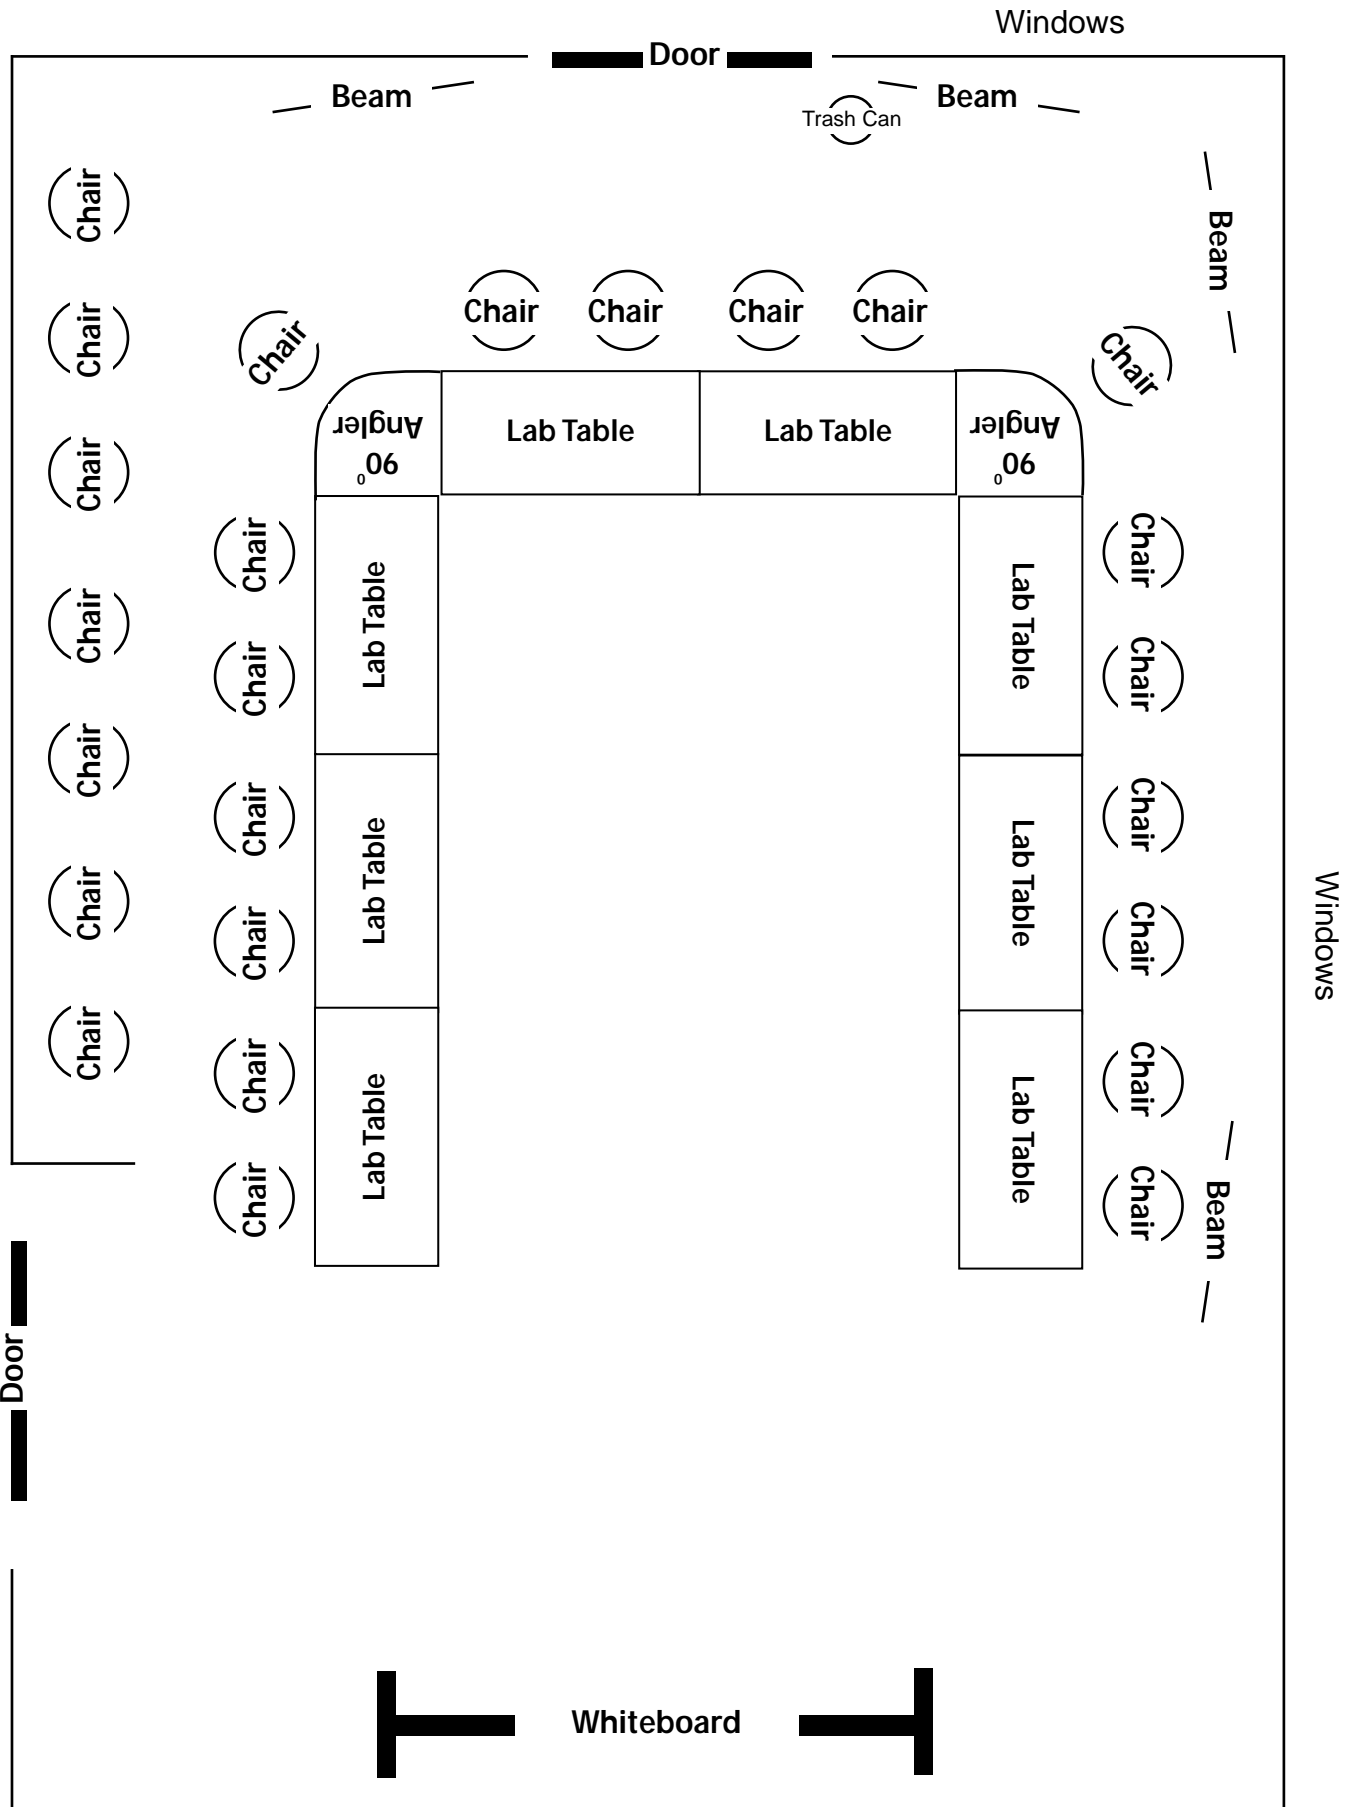

Conference Room A (Bldg. 3660, Suite 1321)

Layout: CLASSROOM

Max Table Capacity: 24, plus instructor

Conference Room A (Bldg. 3660, Suite 1321)

Layout: SQUARE

Max Table Capacity: 20

Conference Room A (Bldg. 3660, Suite 1321)

Layout: SQUARE/ROUNDED CORNERS

Max Table Capacity: 22

Conference Room A (Bldg. 3660, Suite 1321)

Layout: HORSESHOE

Max Table Capacity: 18